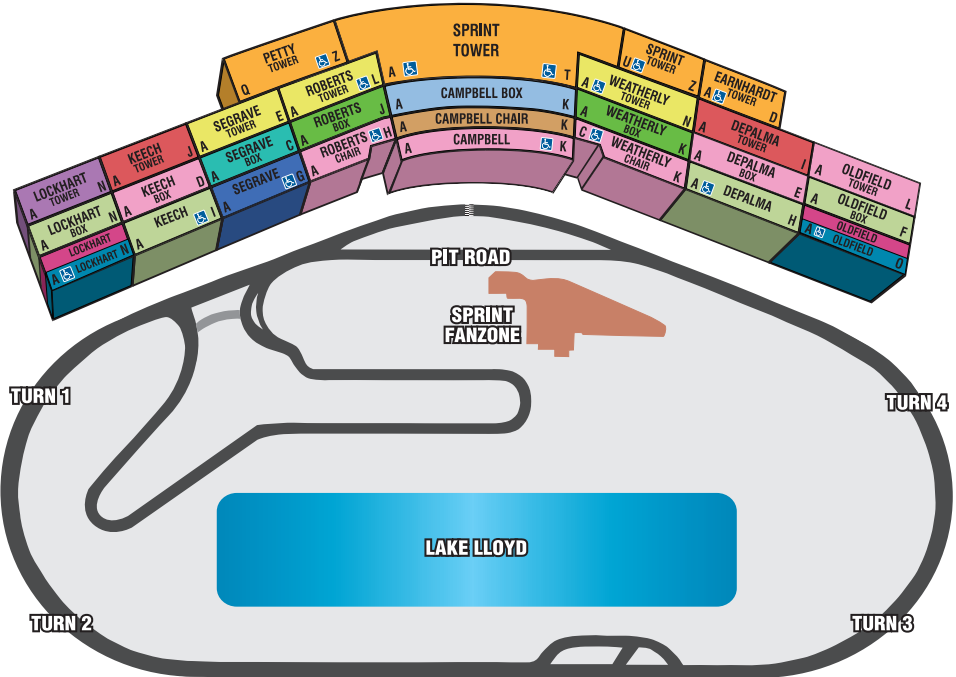

JULY 7

2012 PRICING EFFECTIVE 3/1/12

	\$157		\$89
	\$129		\$85
	\$125		\$72
	\$119		\$69
	\$115		\$55
	\$100		\$45
	\$92		

**KIDS 12 & UNDER:
\$10 IN ALL GRANDSTANDS**

JULY 7

2012 PRICING EFFECTIVE 4/4/12

- \$157
- \$129
- \$119
- \$109
- \$92
- \$89
- \$72
- \$69
- \$55
- \$45

**KIDS 12 & UNDER:
\$10 IN ALL GRANDSTANDS**