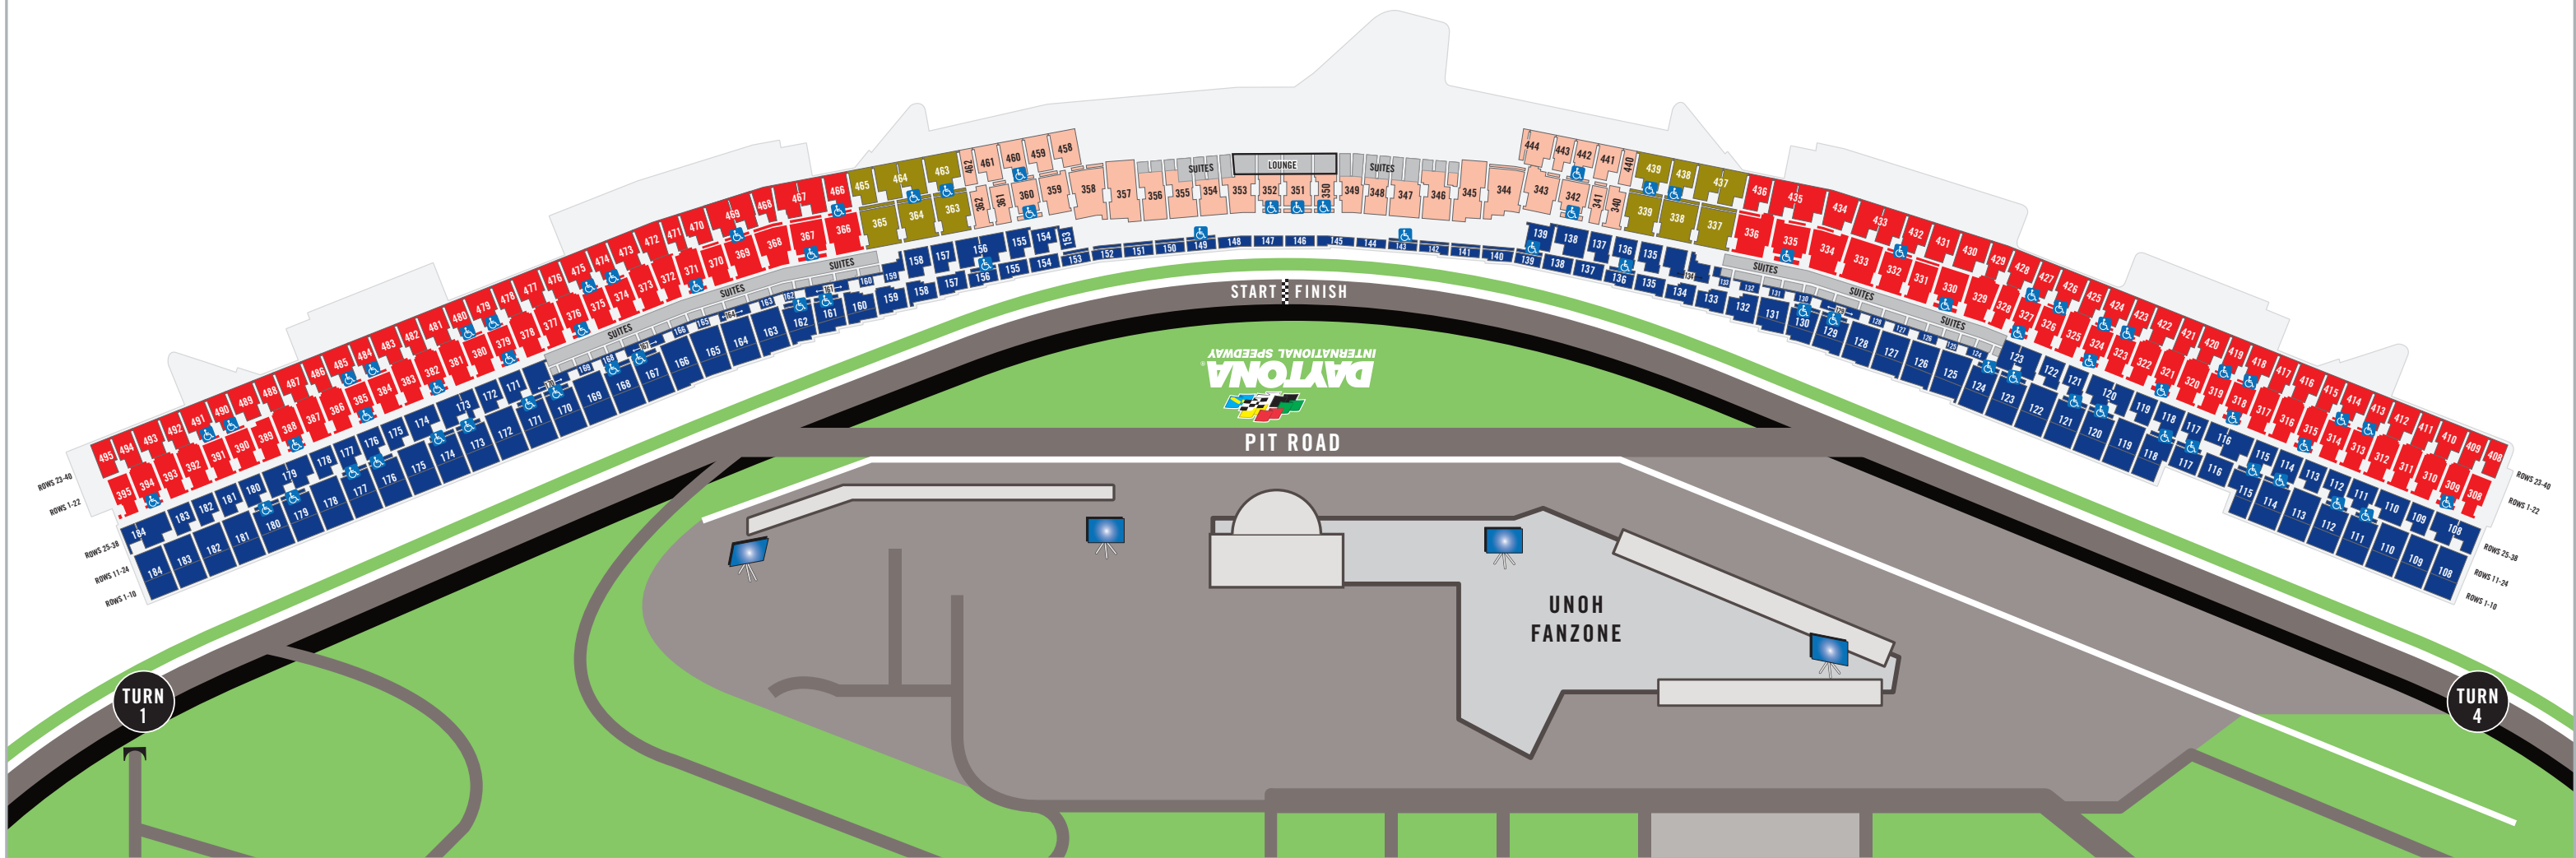

FEBRUARY 14, 2020

2020 NEXTERA ENERGY 250 PRICE MAP

- \$695 - 4-Day with Trioval Club
- \$570 - 4-Day
- \$80

- \$80
- \$49 - General Admission

- KIDS 12 AND UNDER:**
- \$10 in reserved frontstretch seating
 - FREE in general admission seating