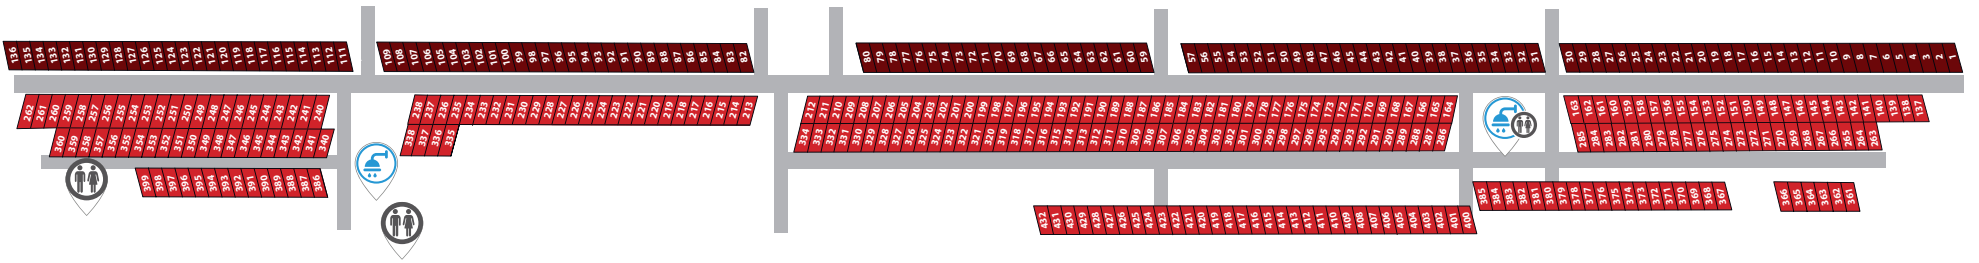

GEICO GROUNDS RED PREMIUM RV & GEICO GROUNDS RED RV CAMPING MAP

TURN 3

TURN 2

GEICO GROUNDS RED PREMIUM
 GEICO GROUNDS RED