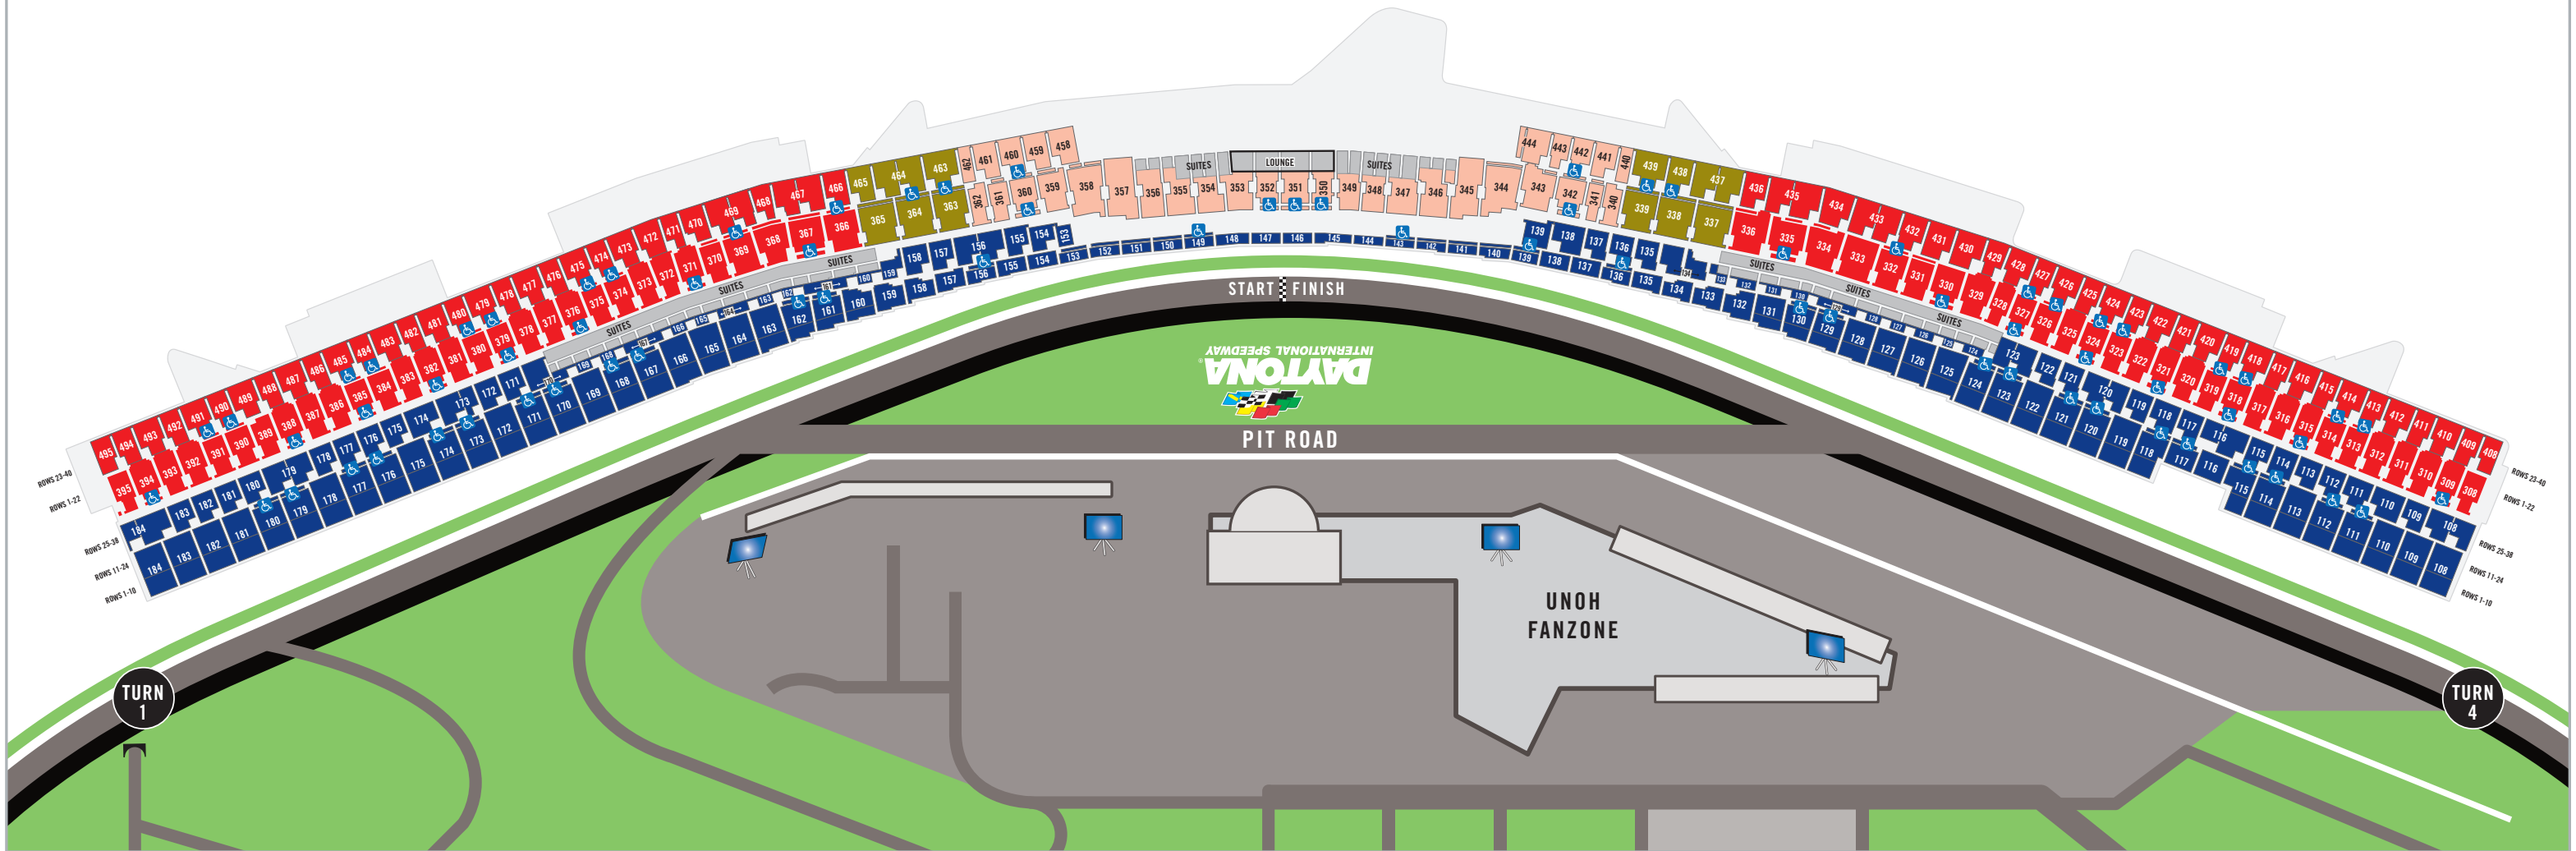

FEBRUARY 12, 2021

2021 NEXTERA ENERGY 250 PRICE MAP

- \$695 - 4-Day with Trioval Club
- \$570 - 4-Day
- \$80

- \$75
- \$49 - General Admission

- KIDS 12 AND UNDER:**
- \$10 in reserved frontstretch seating
 - FREE in general admission seating

PRICES VALID AS OF AUGUST 18, 2020